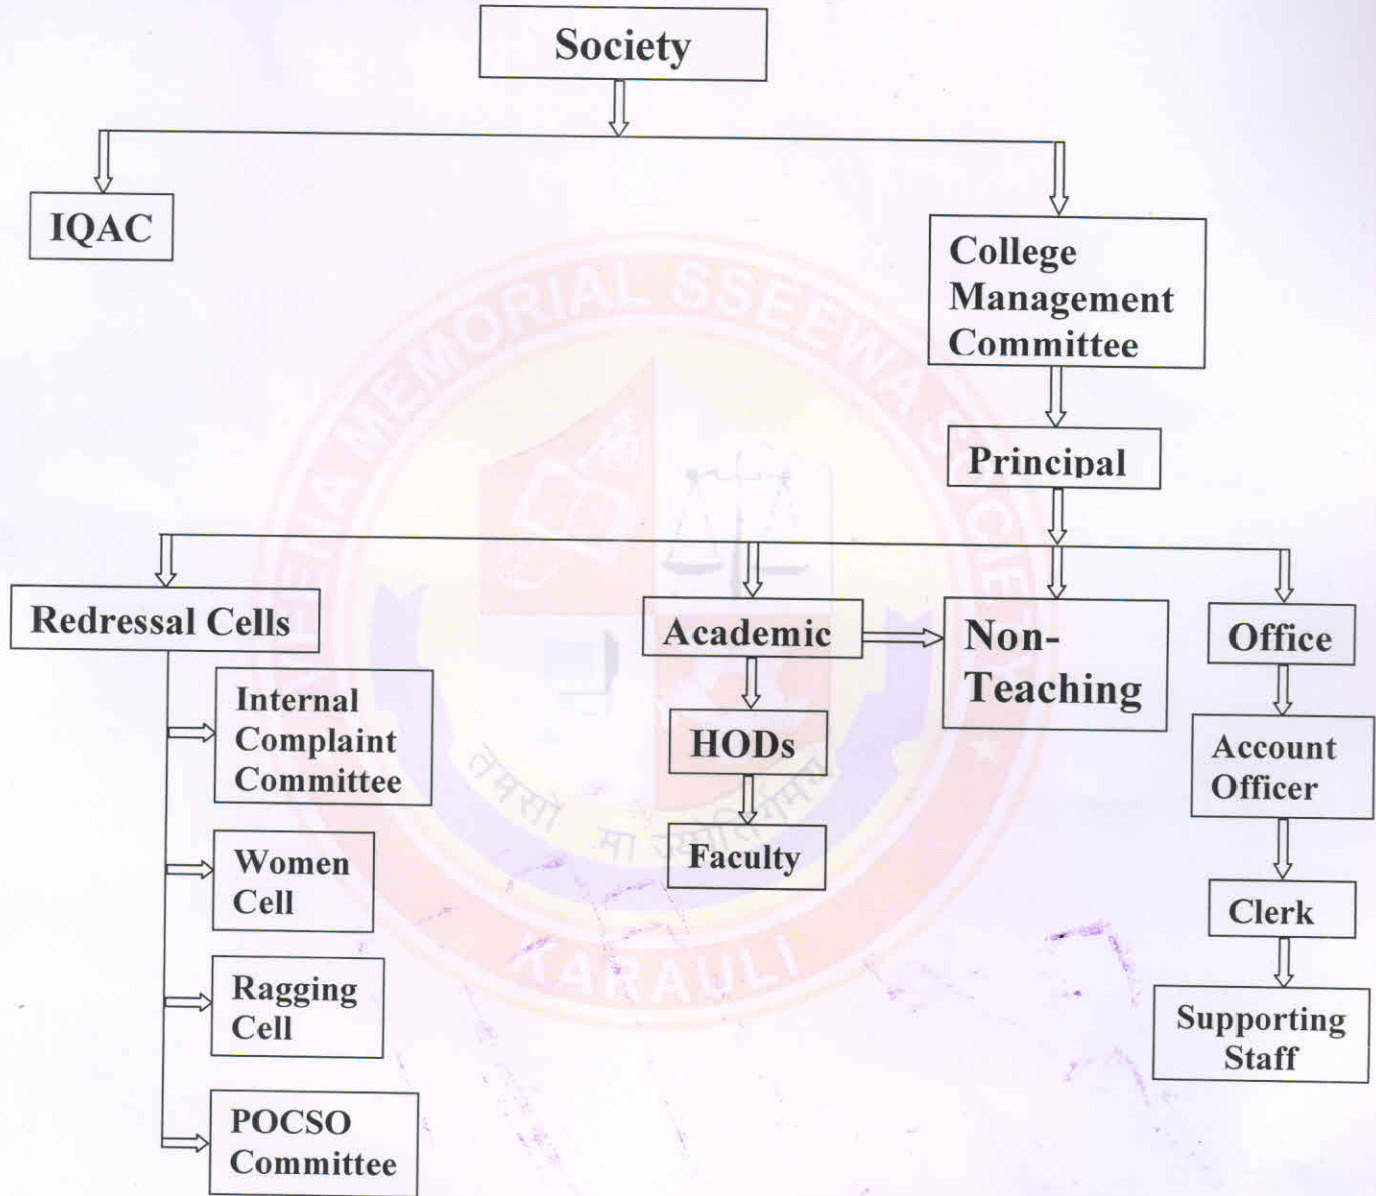

# VEENA MEMORIAL College of Education

(Affiliated to University of Kota, Kota & Approved by NCTE, WRC)  
Accredited by NAAC 'Grade B++'

Date .....

Ref.:

## ORGANOGRAM OF THE INSTITUTE

  
Principal

Veena Memorial College of Education  
Padewa Distt. Karauli-322241(Raj.)